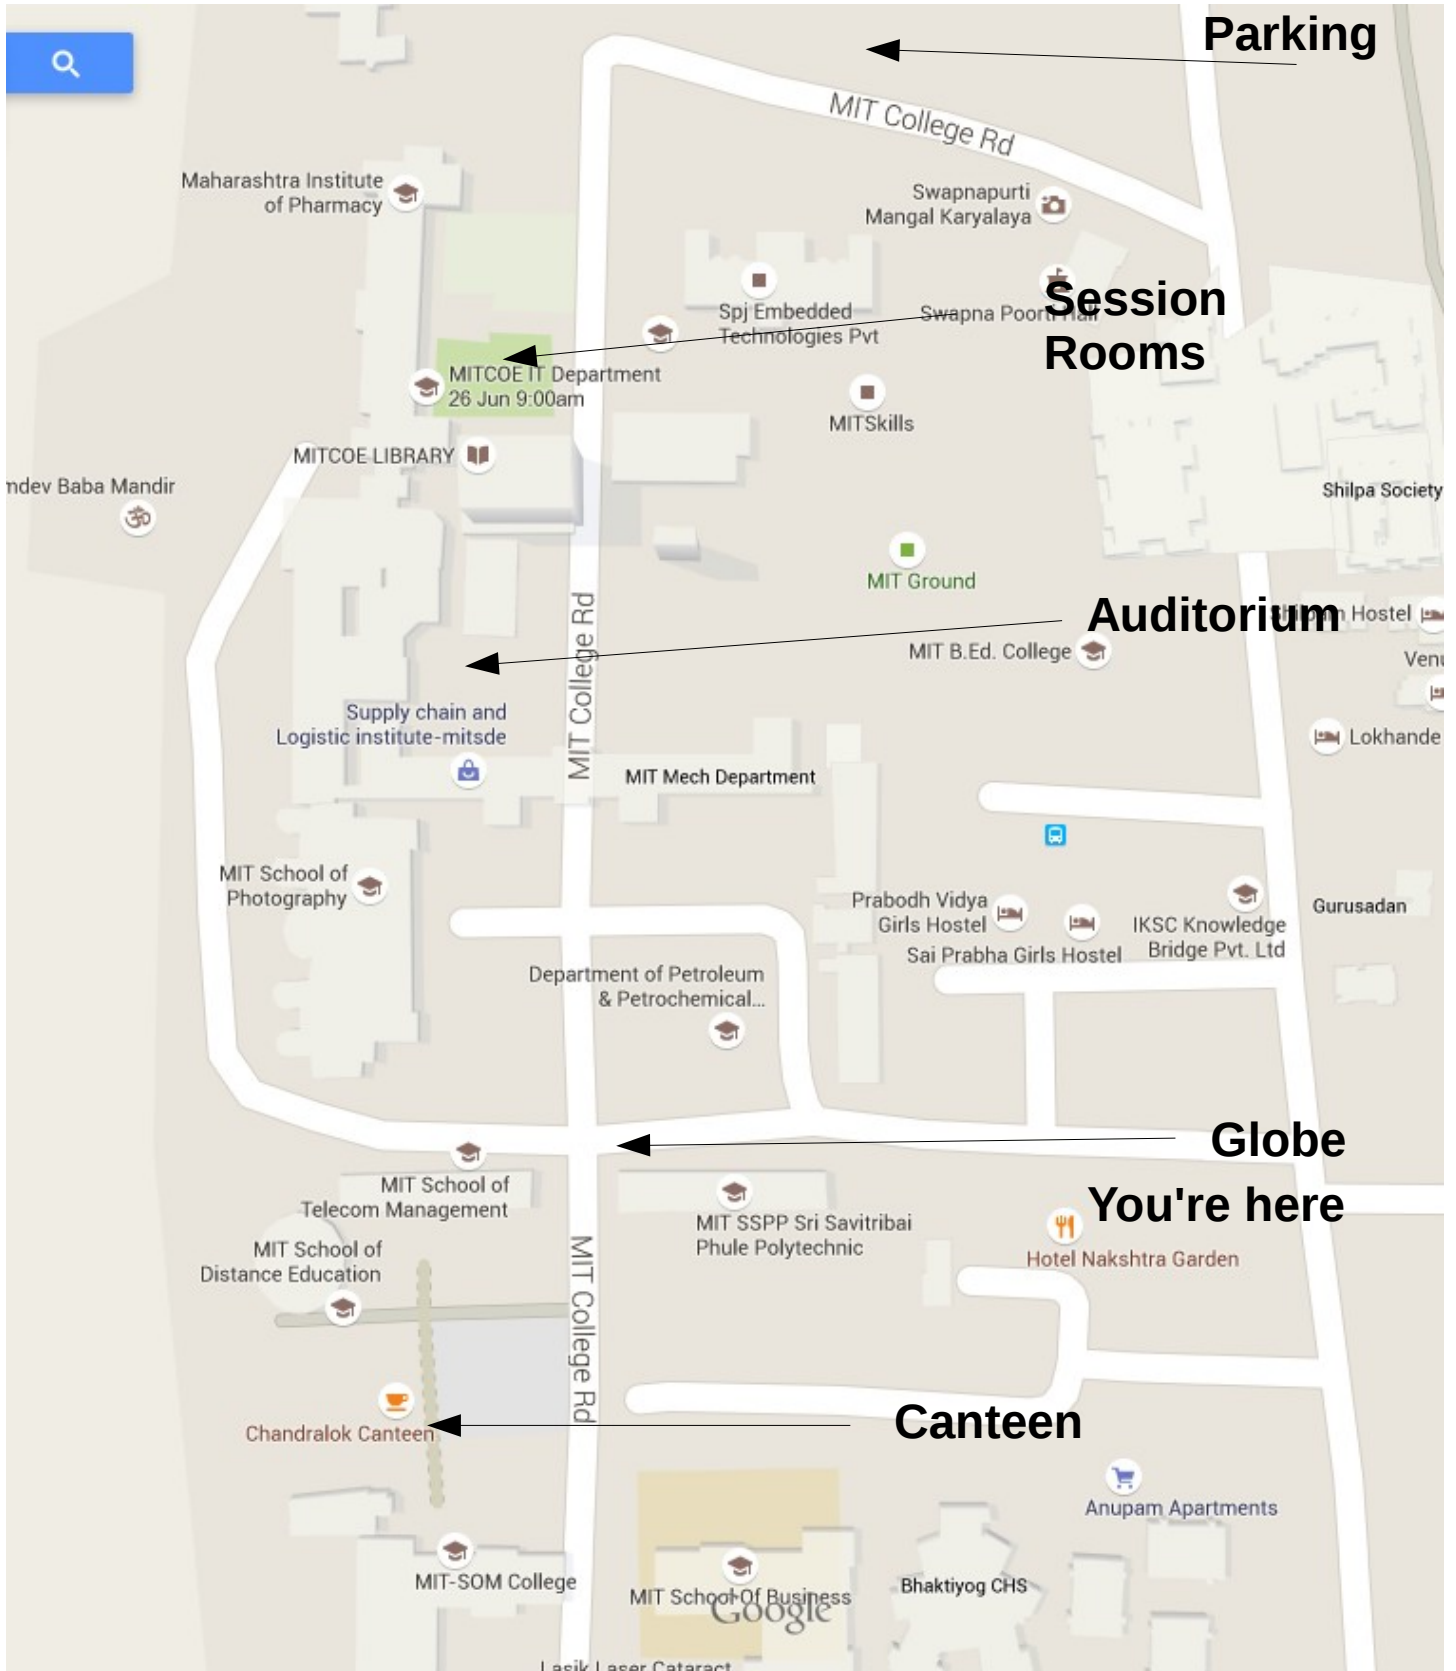

Hotel Nakshtra Garden

Chandralok Canteen

MIT-SOM College

MIT School of Business

Bhaktiyog CHS

Anupam Apartments

Parking

Session Rooms

Auditorium

**Globe
You're here**

Canteen